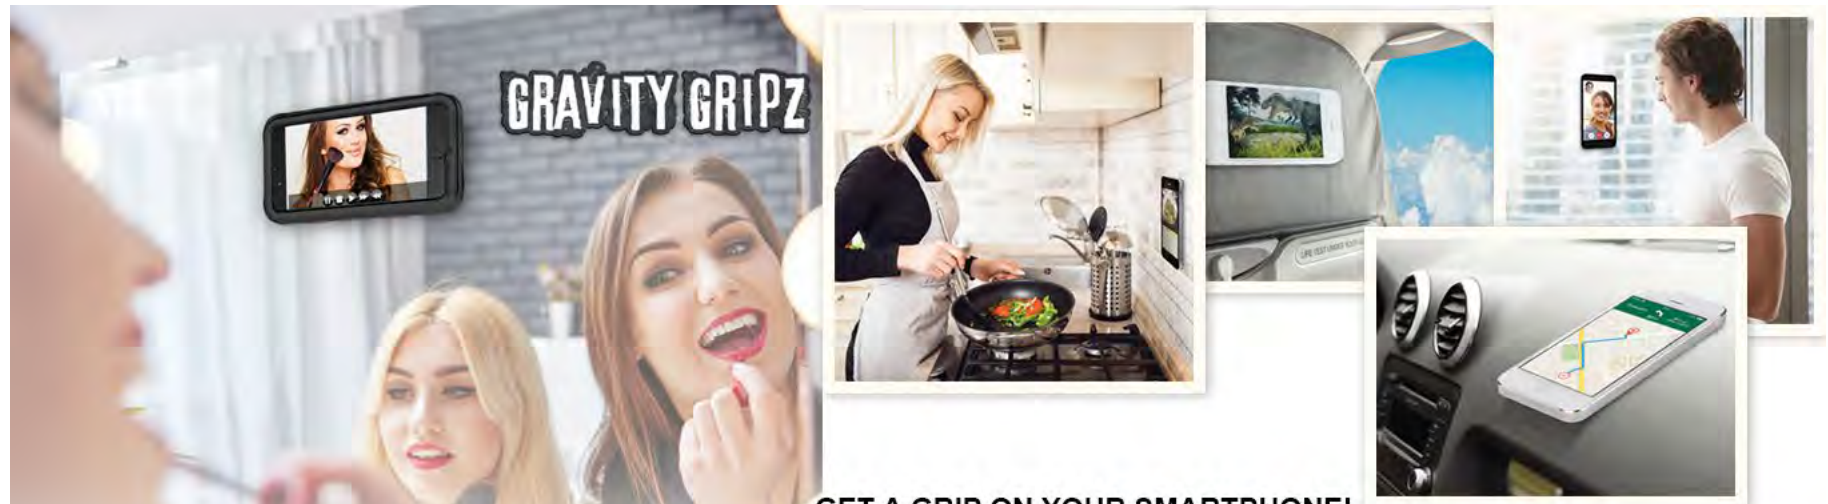

Gravity Gripz

www.myretrak.com

STICK YOUR PHONE TO FLAT SURVACES (WALL, MIRROR ...)

GET A GRIP ON YOUR SMARTPHONE!

If you thought PopSocket was big, you're going to love Gravity Gripz!

It has two sticky sides—one side to apply to your phone, and the other side to apply to almost any surface. The versatile Gravity Gripz are perfect for hands-free navigation, watching movies, taking pictures with a self-timer and more!