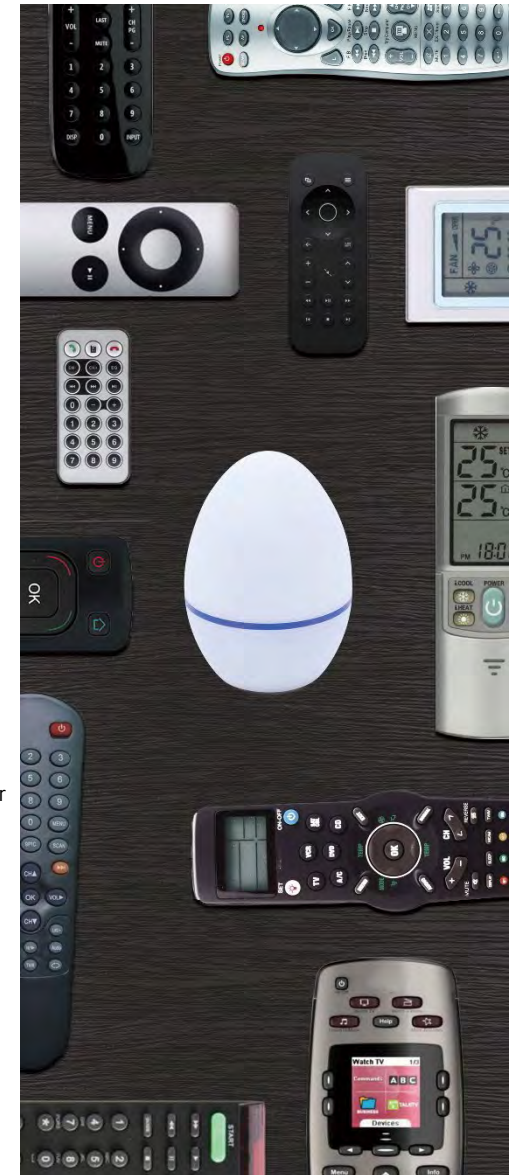

Aico Smart Egg

www.aico.tech

BLUETOOTH UNIVERSAL REMOTE CONTROL CENTER