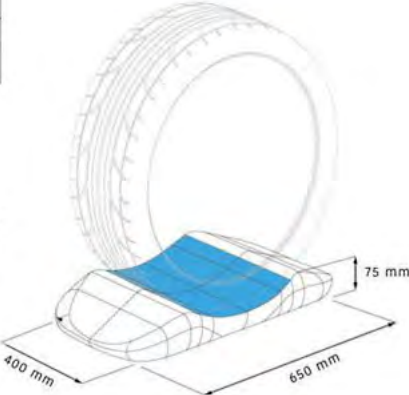

mySight™ 2K (2048x1080)

Standard 1080p

Night Vision

Smart Night Vision with LED sensors from mySight™ 2K will let you see clearly in the dark and provides brighter night vision than competitors.

Kuberth

EASYRISE AND WALL BUMPER