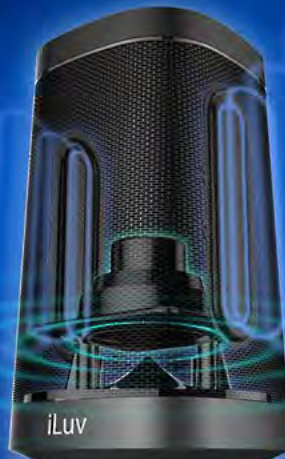

Powerful Digital Dynamic Sound

jAura
jAura Technology

Echo Dot with New Level of Sound

Don't constrain your entertainment with the given audio speaker from Echo Dot. Audio speaker from Echo Dot was originally designed to let you communicate with Alexa. If you try to listen to music with the audio speaker, you must be frustrated.

Aud Dock opens a new door to let you dive into full range of enriched sound. Applying unique jAura Technology, Aud Dock streams powerful sound and outstanding bass through dynamic speakers and optimized sound chamber structure. Packed with one dynamic speaker and two bass boosters Aud Dock will please you in a totally new level.