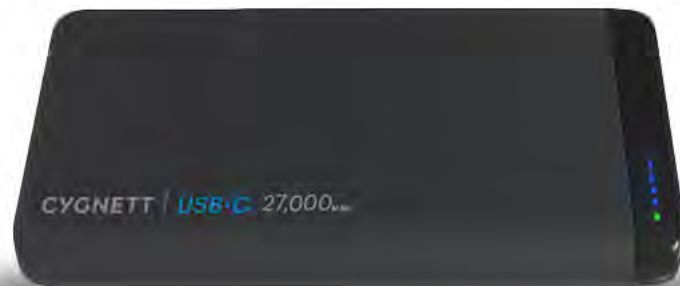

WORLDWIDE THE ONLY POWERBANK THAT
WAS AWARDED AT CES 2018 THIS YEAR

x10 CHARGES

USB-C to
USB-A CABLE
INCLUDED

USB-C
LAPTOP CHARGER

USB-C / POWER DELIVERY CHARGER

ChargeUp Pro 27K with Power Delivery Laptop Power Bank 27K USB-C