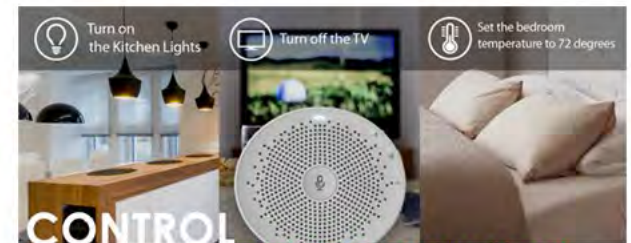

AUD CLICK SHOWER

Aud Click Shower ALEXA-ENABLED PORTABLE SPEAKER

Click and Play

Play music from your favorite streaming services and radio stations

Just Click and Ask What can you ask Alexa?

OTHER DEVICES

Control any Alexa compatible smart home device