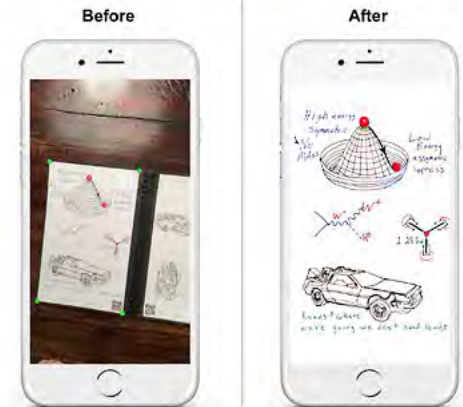

actual raw and processed images