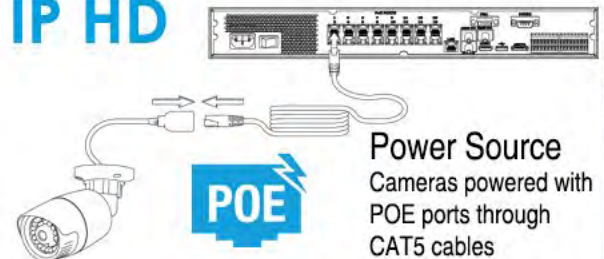

Q-See

SECURITY EQUIPMENT

Custom Motion Detection

Surveillance Areas

View **live camera** footage during both day and night

Receive **instant** mobile alerts

BNC HD

4 Channel High Definition DVR 2 720p HD Bullet Cameras 1 TB Hard Drive	4 Channel High Definition DVR 4 720p HD Bullet Cameras 1 TB Hard Drive	8 Channel High Definition DVR 4 720p HD Bullet Cameras 1 TB Hard Drive	8 Channel High Definition DVR 8 720p HD Cameras 1 TB Hard Drive
AnalogHD // BNC HD	AnalogHD // BNC HD	AnalogHD // BNC HD	AnalogHD // BNC HD

IP HD

Power Source
Cameras powered with POE ports through CAT5 cables