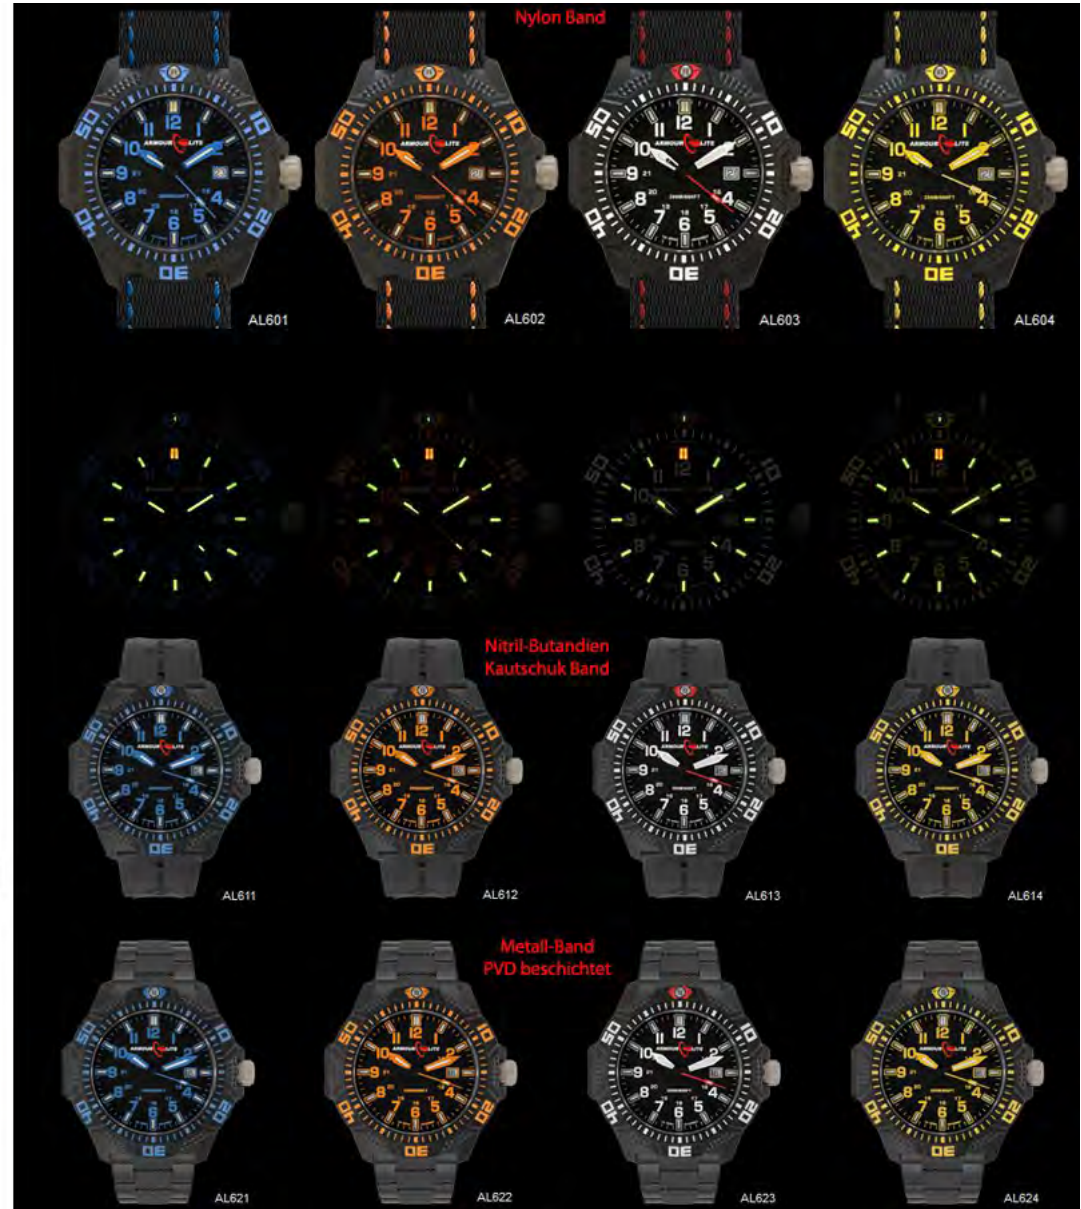

ArmourLite

www.armourlite.com

WATCHES FOR ACTIVE PEOPLE