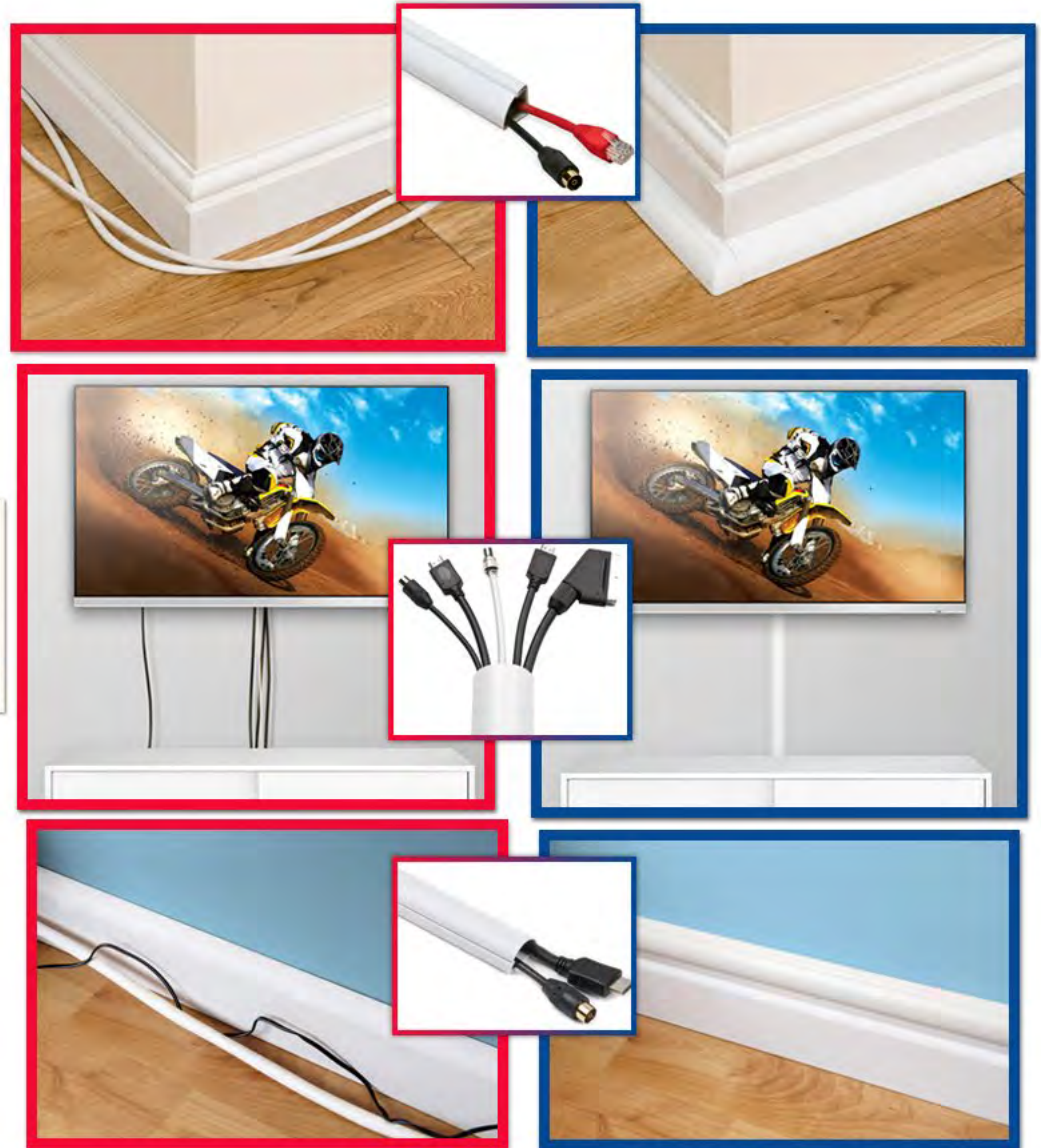

D-Line

www.d-line-it.com

CABLE CHANNELS, EASY TO INSTALL FOR LAY PEOPLE AND FOR PROFESSIONALS

leicht
montierbar

lackierbar