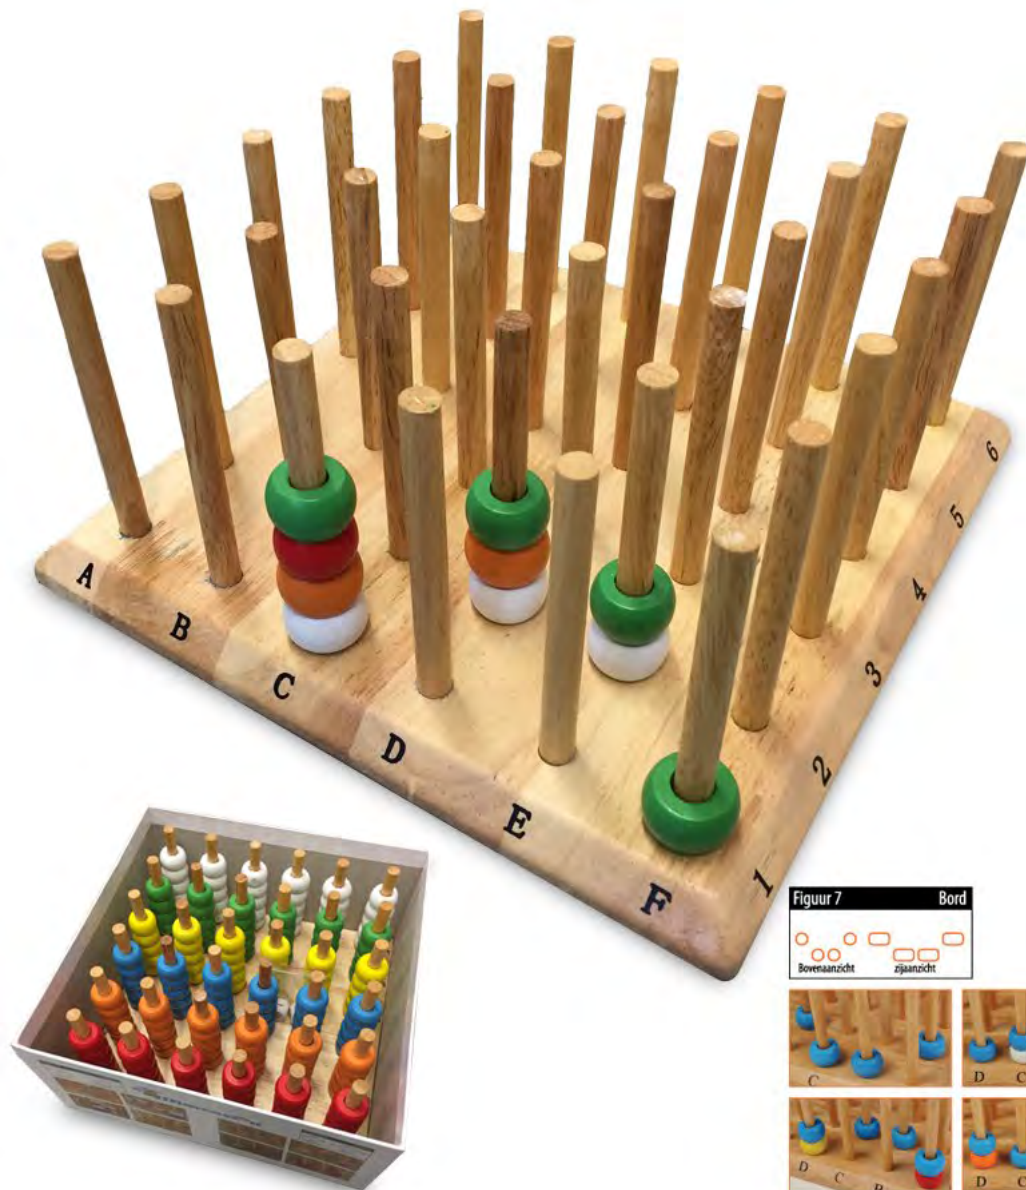

Thimble Toys

The 4th Dimension: a perfect and unique game to give