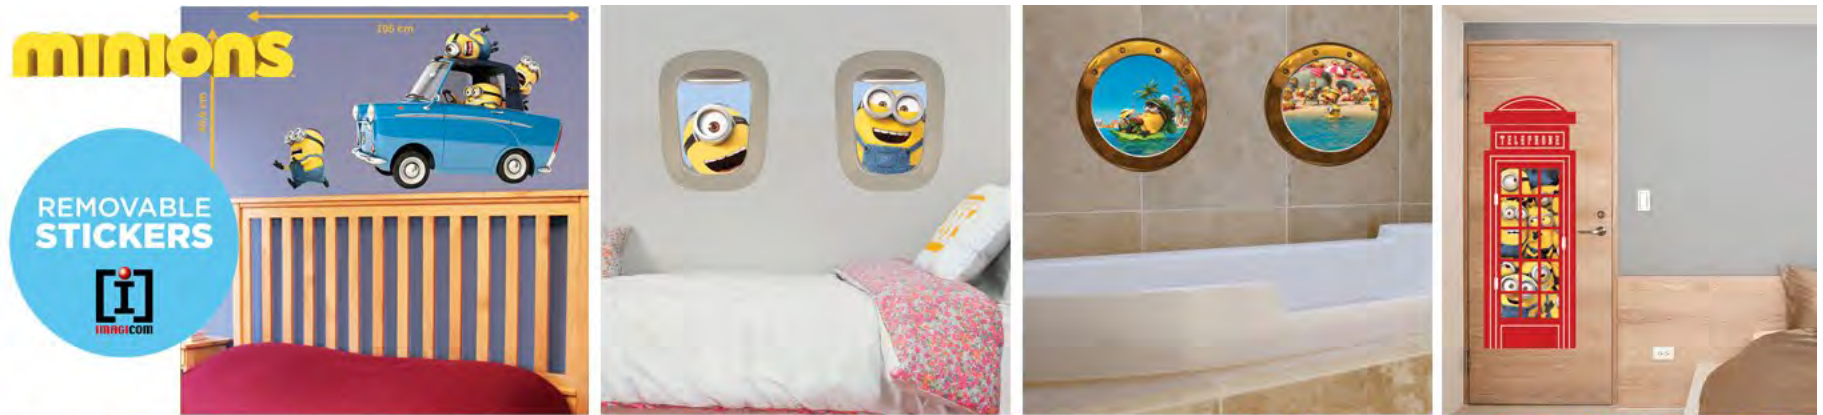

- 54 KEYS
- 100 TONES
- 100 RHYTHMS
- 10 SONGS
- USB MP3 PLAYER

KX100 ELECTRONIC KEYBOARD

MYPIANO 100

MYPIANO 200

MYPIANO 300

Imagicom

www.imagicom.it

REMOVABLE STICKERS – MINIONS