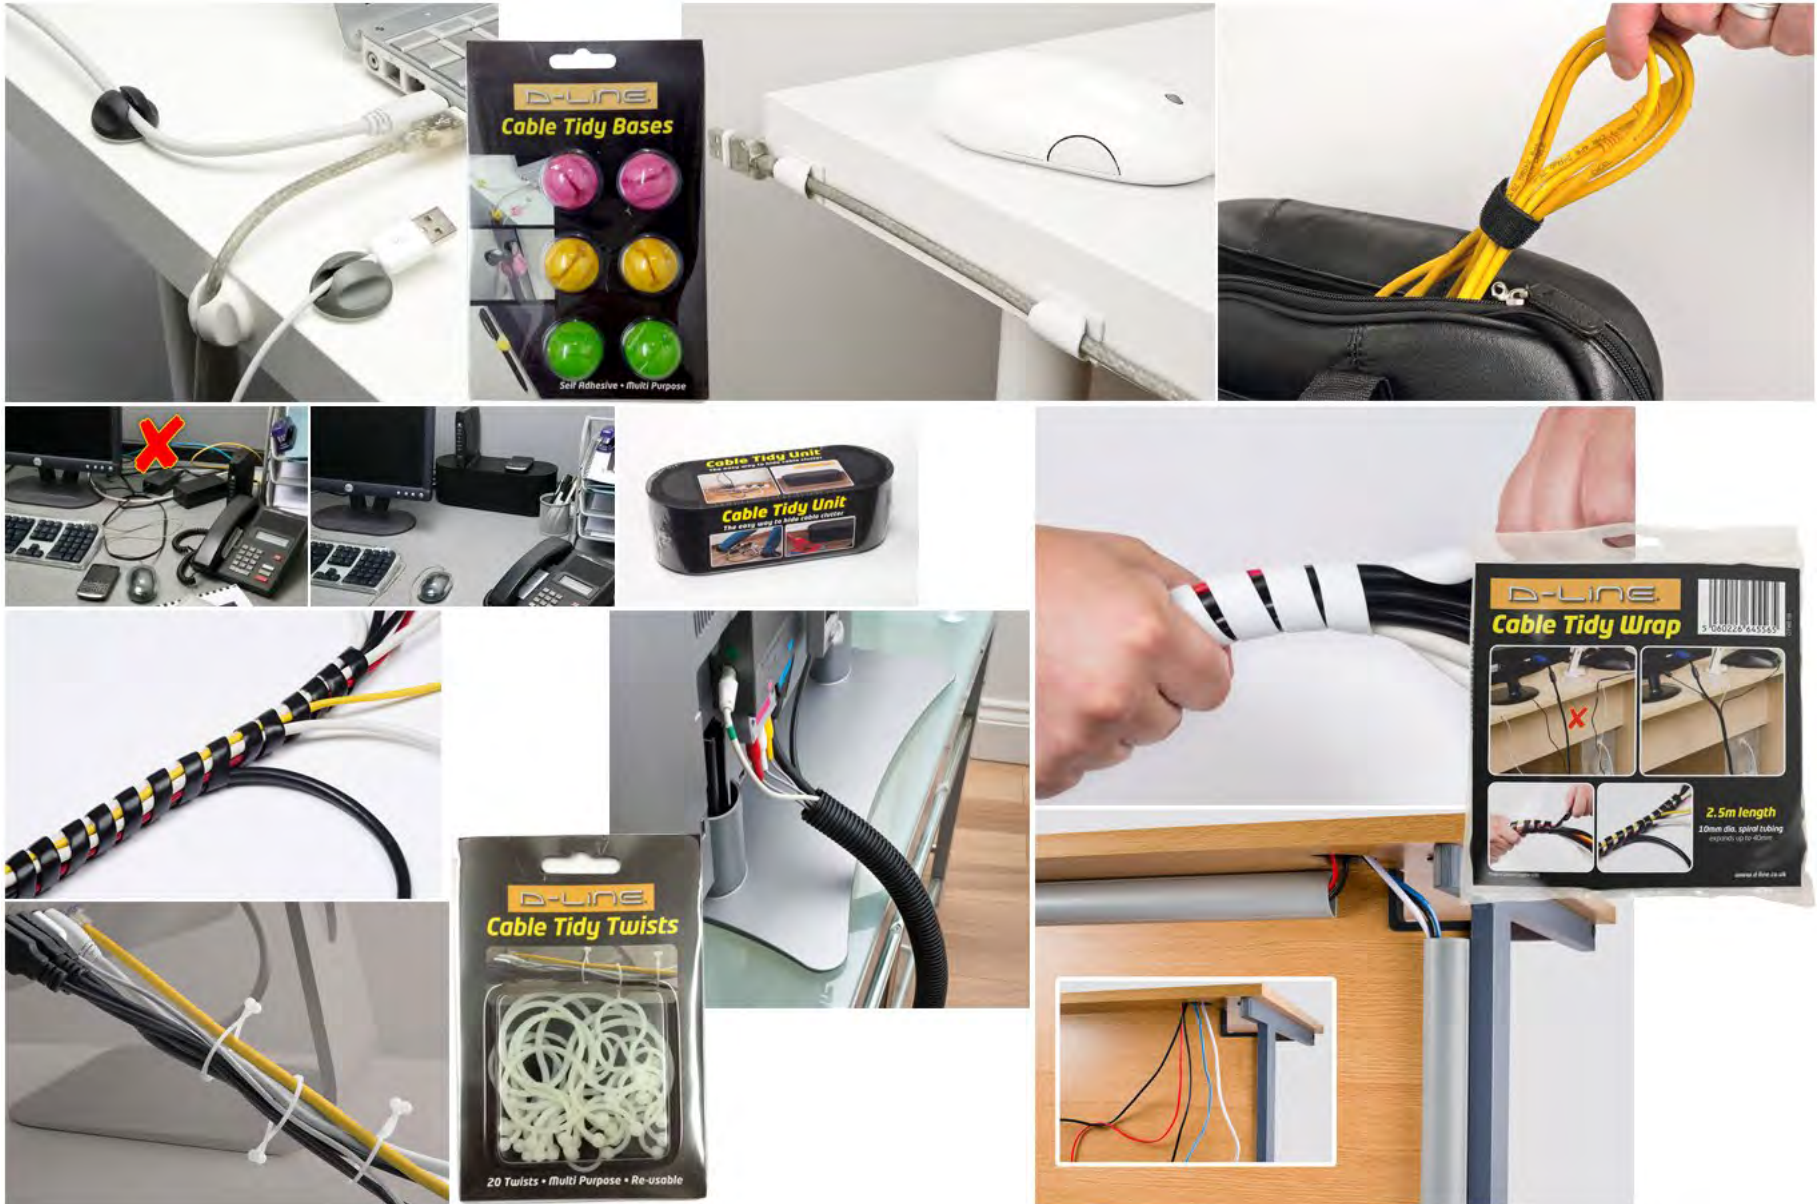

D-Line

www.d-line-it.com

AROUND THE CABLE, BRINGS ORDER TO THE CLUTTER