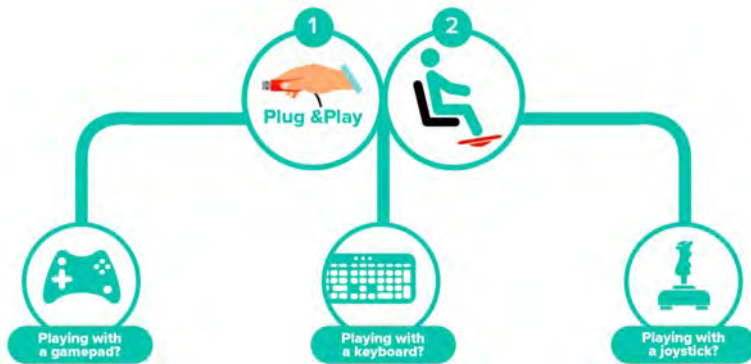

TOYS

3dRudder

www.3drudder.com

VIRTUAL REALITY CONTROLLER

Move in VR and in existing PC games with your feet

Free your hands to shoot, push, pull, shield, grab... Win!

Atari & Sega

GAME CONSOLES