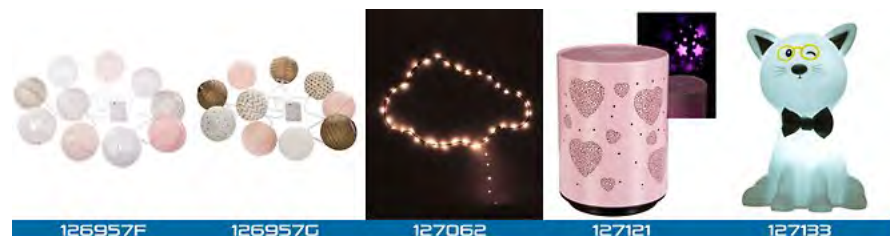

158456 158496A 158496B 158496C 1584950

LIGHTNING ATMOSPHERA KIDS

126957F 126957G 127062 127121 127133