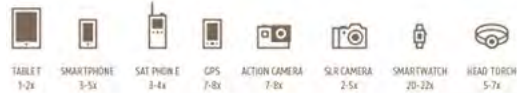

Powertraveller

www.powertraveller.com

TACTICAL RANGE

EXTREME TACTICAL

SOLAR KIT

Versatile power pack for charging smartphones, action cameras, SAT phones, and other 5V and 12V devices with the power of the sun. Dust tight and waterproof.

RECHARGES:

RECHARGE | RECARGA | RICARICA | LADT AUF