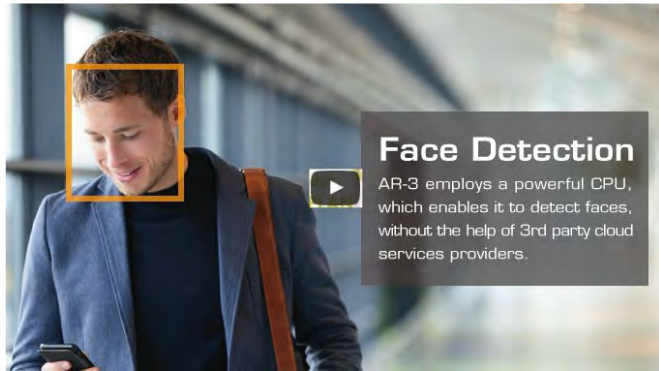

SMART HOME / SECURITY

Amaryllo

www.amaryllo.eu

SURVEILLANCE ROBOTIC CAMERAS

Amaryllo robots have embedded dual-core high-power CPUs to respond to live situation. They can talk to people, 360-degree auto-track intruders, face-recognize family members, etc. 50 patents have been filed or granted in the past years. Amaryllo robots revolutionize today's security industry.