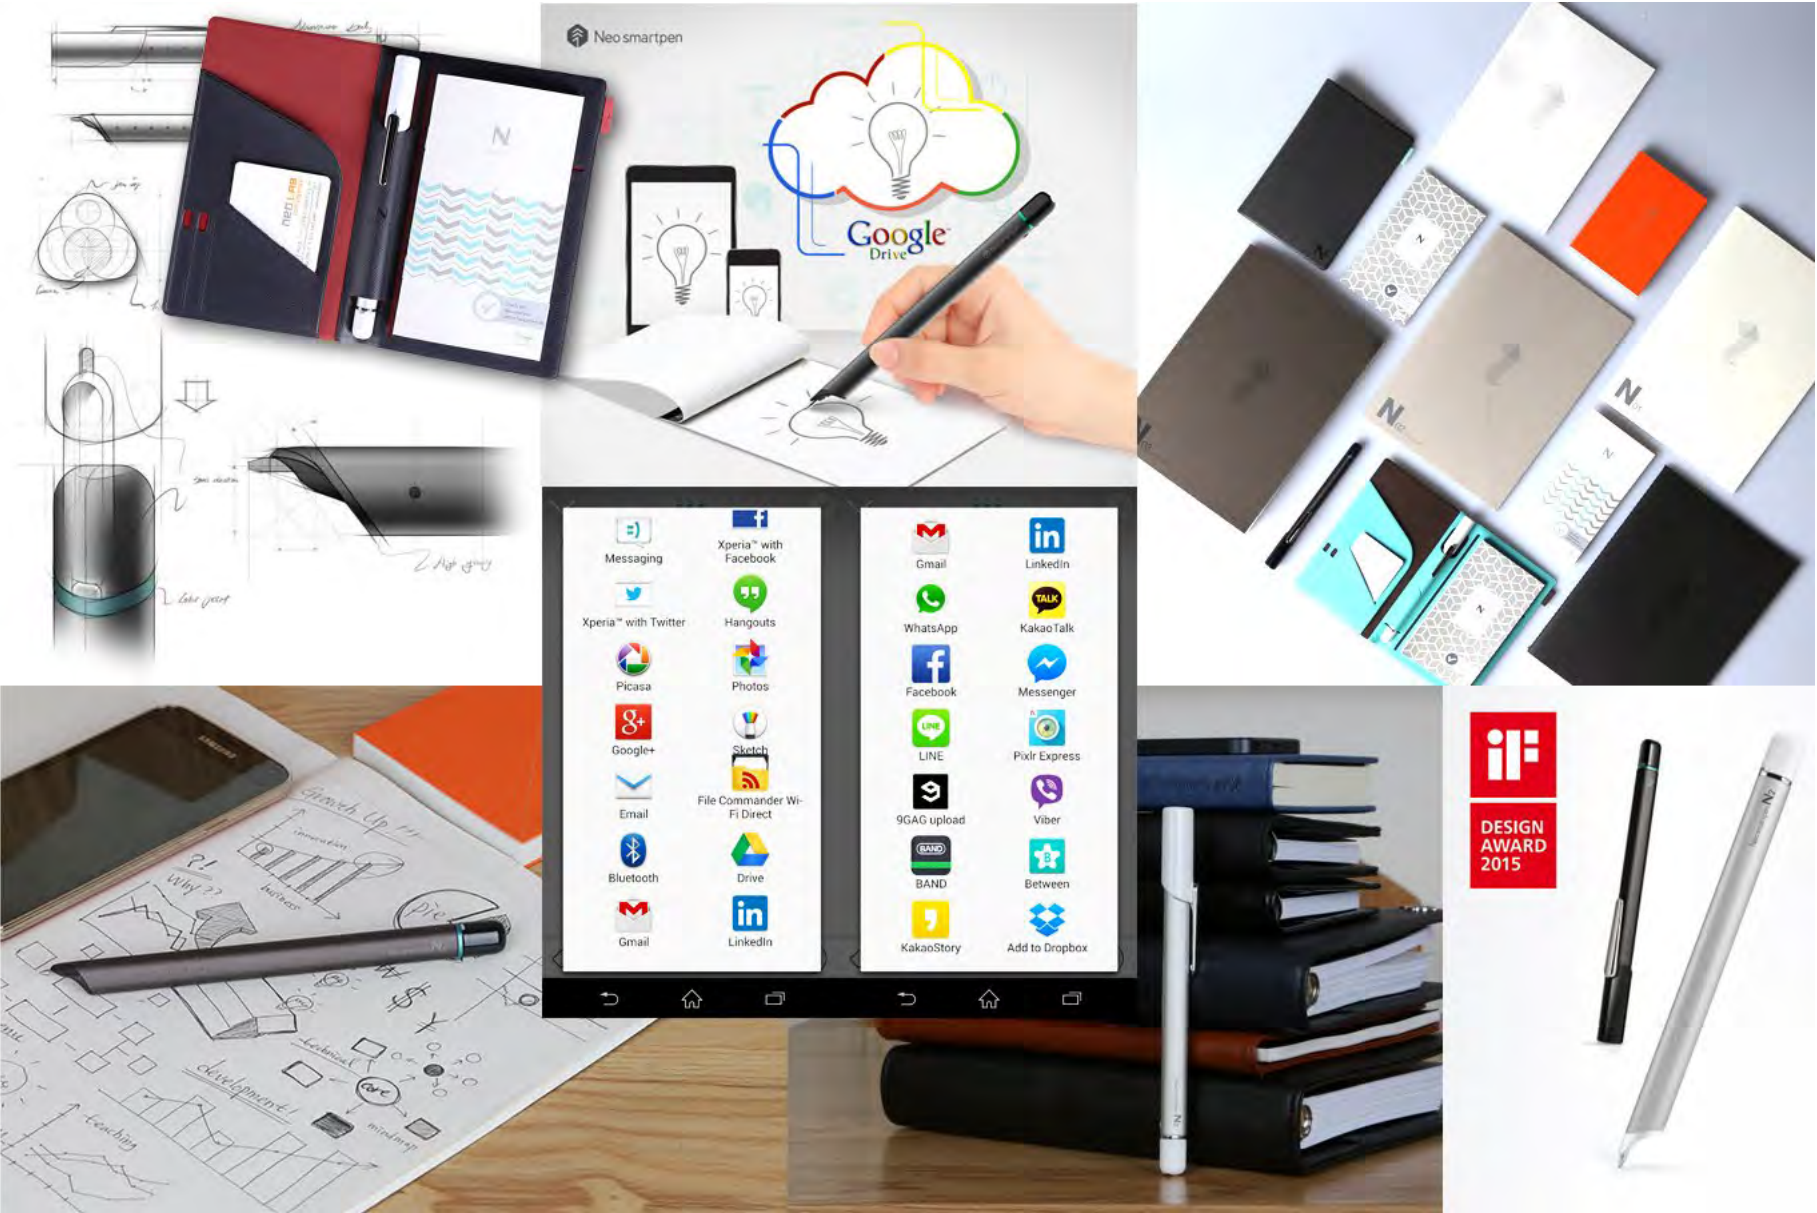

Neo Lab

SMARTPEN WITH DESIGN AWARD