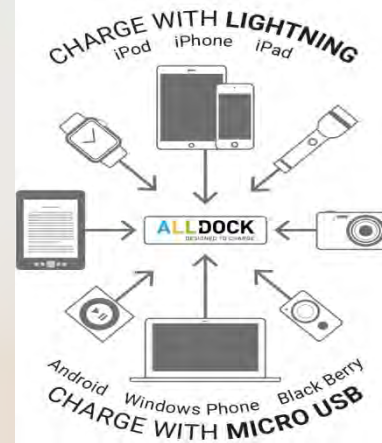

ALLDOCK

WOOD ACCESSORIES

www.alldock.de