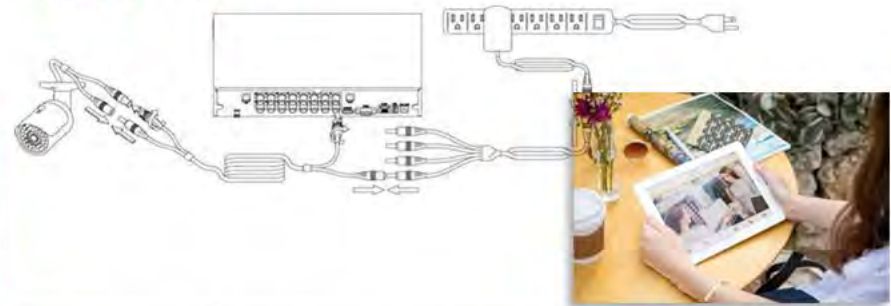

Q-See

SECURITY EQUIPMENT

Custom Motion Detection

Surveillance Areas

View **live camera** footage during both day and night

Receive **instant** mobile alerts

BNC HD

4 Channel High Definition DVR 2 720p HD Bullet Cameras 1 TB Hard Drive	4 Channel High Definition DVR 4 720p HD Bullet Cameras 1 TB Hard Drive	8 Channel High Definition DVR 4 720p HD Bullet Cameras 1 TB Hard Drive	8 Channel High Definition DVR 8 720p HD Cameras 1 TB Hard Drive
AnalogHD // BNC HD	AnalogHD // BNC HD	AnalogHD // BNC HD	AnalogHD // BNC HD