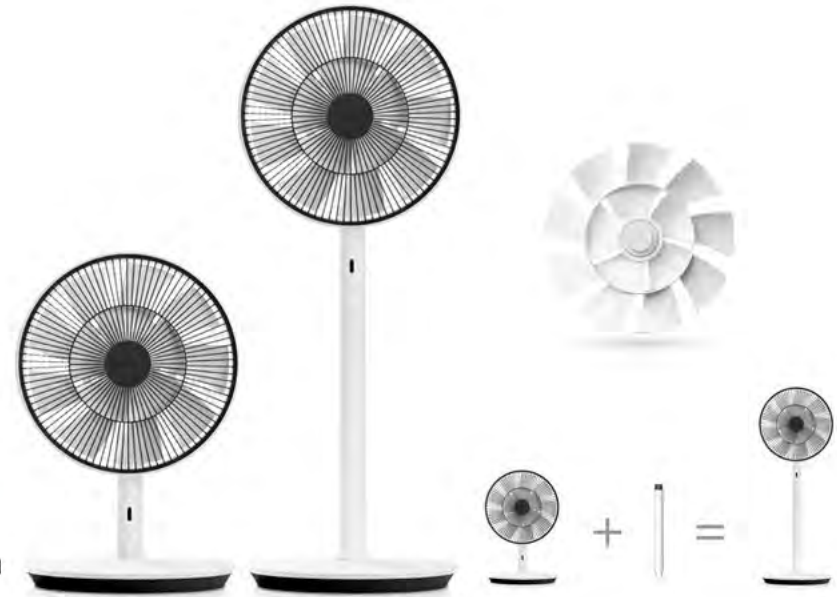

- Two-Way Audio
- 360° Viewing
- Remote PT Control
- Privacy Protection
- Day/Night Vision
- Built-in Antenna

iCamPRO Deluxe
Your Home Security Robot

Balmuda

www.balmuda.com

THE GREENFAN

BALMUDA
The GreenFan