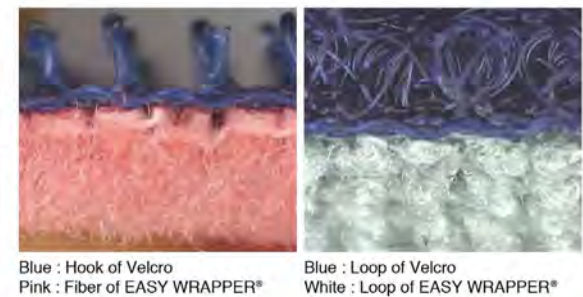

Structure of EASY WRAPPER®

Hook side(A) and Loop side(B) don't get tangled to each faces and just stick firmly with a semipermanent grip.