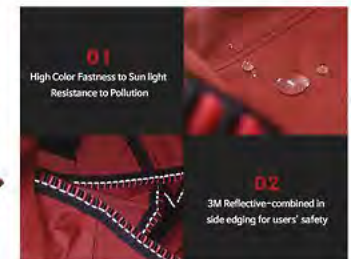

Talon

PIVOT CHAIR

TALON PIVOT CHAIR

360° SWIVEL

ALL-IN-ONE
Integrated Frame Set

Technical patented in the USA and Korea
Now on application for patents in Germany, Japan, Russia
China and so on

DURALUMIN 7001

LIGHT SWIVEL PIVOT CHAIR - SHORT

360° SWIVEL

ALL in only 2.6 Lbs / 1200 g

SHORT

SPECIFICATIONS

Materials Fabric: Polyester 100% with PU coating & Water-repellent treatment
Frame: Duralumin 7001 (Aluminum Alloy)

Size(cm) Fold-in) 11 x 11 x 32 Cm
Fold-out) 48 x 50 x 74 Cm

Weight 1200g (except pouch bag)

Load Capacity 150 Kg (Suggested)
210 Kg (Max)

LIGHT SWIVEL PIVOT CHAIR - LONG

TALON PIVOT CHAIR

360° SWIVEL

ALL in only 3.0 Lbs / 1400g

ULTRA LIGHT SWIVEL PIVOT STOOL - MINI

360° SWIVEL

ALL in only 0.9 Lbs / 450 g