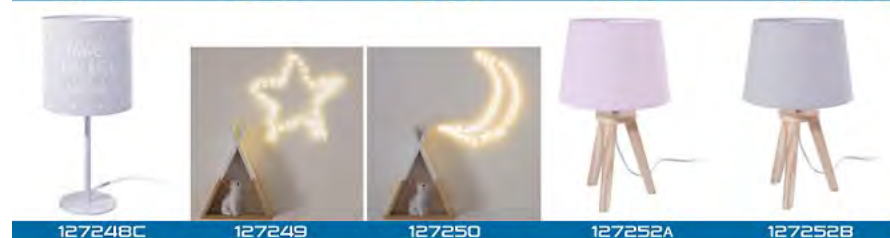

127135 127181 127245 127247 127248A

158496E 158497A 158497A 158497C 158497C

158497E 158498A 158498B 158498C 158498D

127248C 127249 127250 127252A 127252B